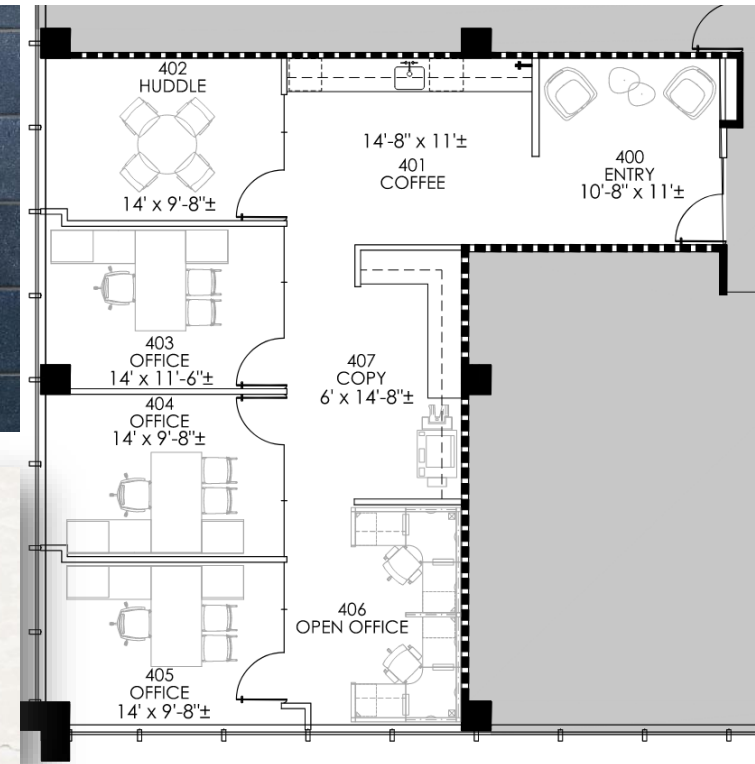

ENTRY SUSPENDED LINEAR

HAVE A SEAT

ENTRY PENDANT

ENTRY TILE

HARDWARE

MILLWORK

LVT AT BREAK

CARPET THROUGHOUT

TWO TURTLE CREEK/ SPEC SUITE 430 1,472 RSF

PROPOSED FINISH SCHEME