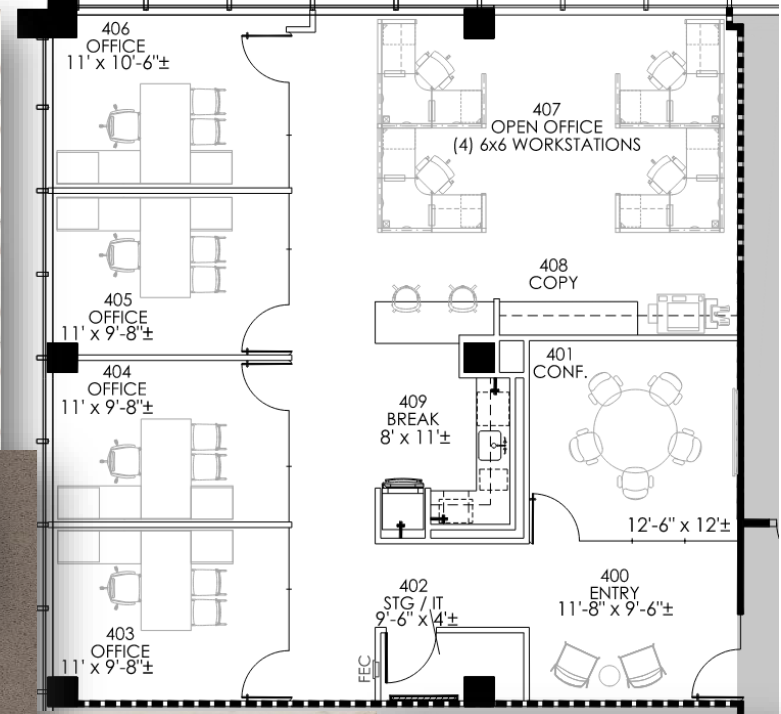

BREAK PENDANTS

FAUCET

MILLWORK UPPERS

QUARTZ COUNTERTOP

BREAK ISLAND QUARTZ