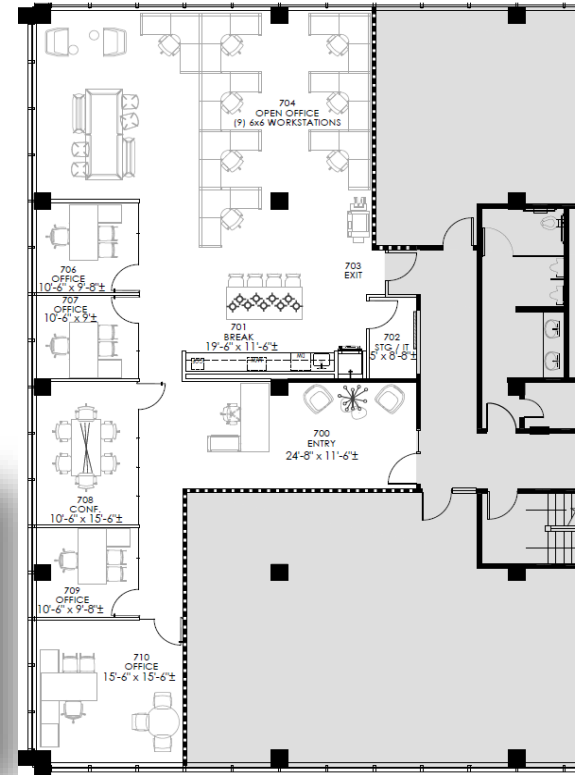

FEATURE WALLCOVERING

CONFERENCE FEATURE LIGHT

HAVE A SEAT

ENTRY PENDANT

BREAK ISLAND QUARTZ

ENTRY TILE

HARDWARE

MILLWORK

PAINT THROUGHOUT

ACCENT PAINT

INSPIRATION IMAGE

BACKSPLASH

FAUCET

QUARTZ COUNTERTOP

BREAK PENDANTS

LVT AT BREAK

CARPET THROUGHOUT

**TWO TURTLE CREEK/ SPEC SUITE 727/750 3,065 RSF**

PROPOSED FINISH SCHEME

entos design