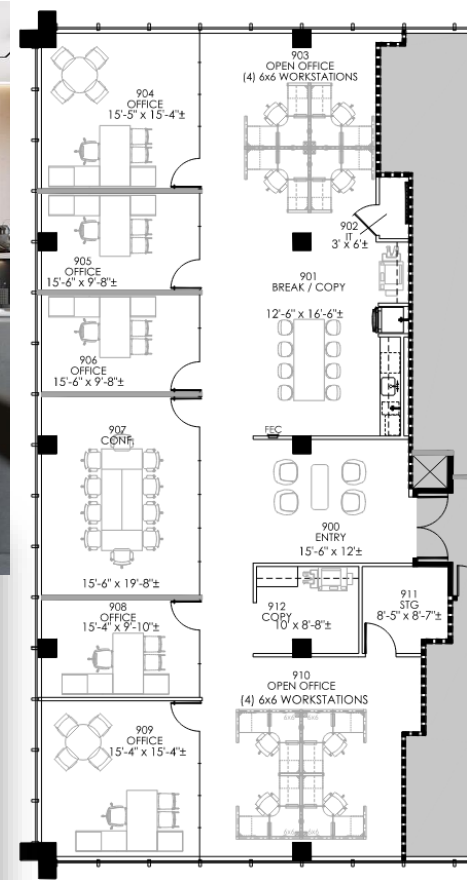

HARDWARE

MILLWORK

INSPIRATION IMAGE

BREAK PENDANTS

LVT AT BREAK

CARPET THROUGHOUT

PAINT THROUGHOUT

ACCENT PAINT

**TWO TURTLE CREEK/ SPEC SUITE 900 3,711 RSF**

PROPOSED FINISH SCHEME